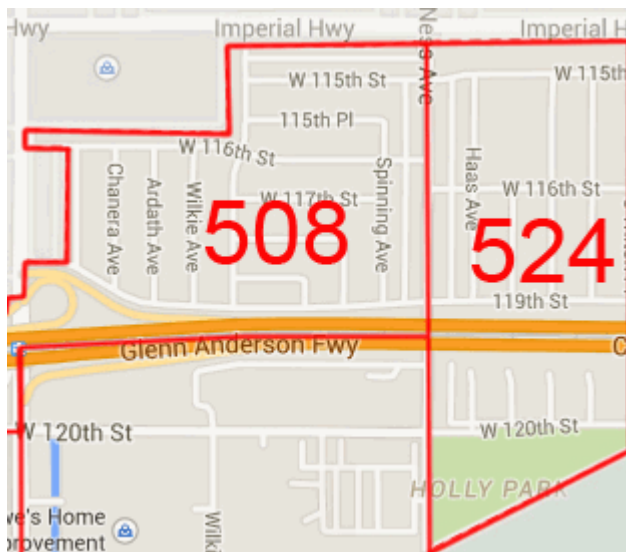

HOLLY PARK NEIGHBORHOOD CRIME STATISTICS

October 2017

Holly Park Neighborhood Reporting Districts (508, 524) and Other Districts in Hawthorne

	508	524	OTHER RD'S	Total
RAPE	0	0	3	3
ROBBERY	0	0	19	19
ASSAULT	3	0	32	35
DOMESTIC ASSAULT	1	0	27	28
BURGLARY - RESIDENTIAL	0	1	17	18
BURGLARY - COMMERCIAL	1	0	14	15
BURGLARY - OTHER	0	0	2	2
BURGLARY - VEHICLE	3	0	45	48
AUTO THEFT	0	0	28	28
THEFT	2	0	37	39
Others	0	0	5	5
Total	10	1	229	240

LOCAL INCIDENT MAP - HOLLY PARK NEIGHBORHOOD

BURGLARY - RESIDENTIAL

H524 117XX S VAN NESS AV Thu 10/12/17 23:41

BURGLARY - COMMERICAL

H508 28XX W 120TH ST Fri 10/20/17 21:00

BURGLARY - FROM VEHICLE

H508 28XX W 120TH ST Wed 10/18/17 11:30

H508 28XX W 120TH ST Fri 10/6/17 13:30

H508 28XX W 120TH ST Fri 10/6/17 13:30

PART 1 CRIME LOCATIONS - Holly Park Neighborhood

10/6/17 to 10/31/17

H508

ASSAULT

17-13294	242PC	25XX W 115TH PL	10/27/17
17-13069	240/242PC	W 120TH ST/S WILKIE WY	10/23/17
17-12782	242PC	28XX W 120TH ST	10/16/17

**Data reported through 11/10/17

Crime Type	2017 YTD	2016
HOMICIDE	5	8
RAPE	14	29
ROBBERY	230	293
AGGRAVATED ASSAULT	314	319
BURGLARY	370	434
THEFT	1098	1450
GRAND THEFT AUTO	451	567
ARSON	9	8
Total	2491	3108
VIOLENT	563	649
NON VIOLENT	1928	2459
Total	2491	3108