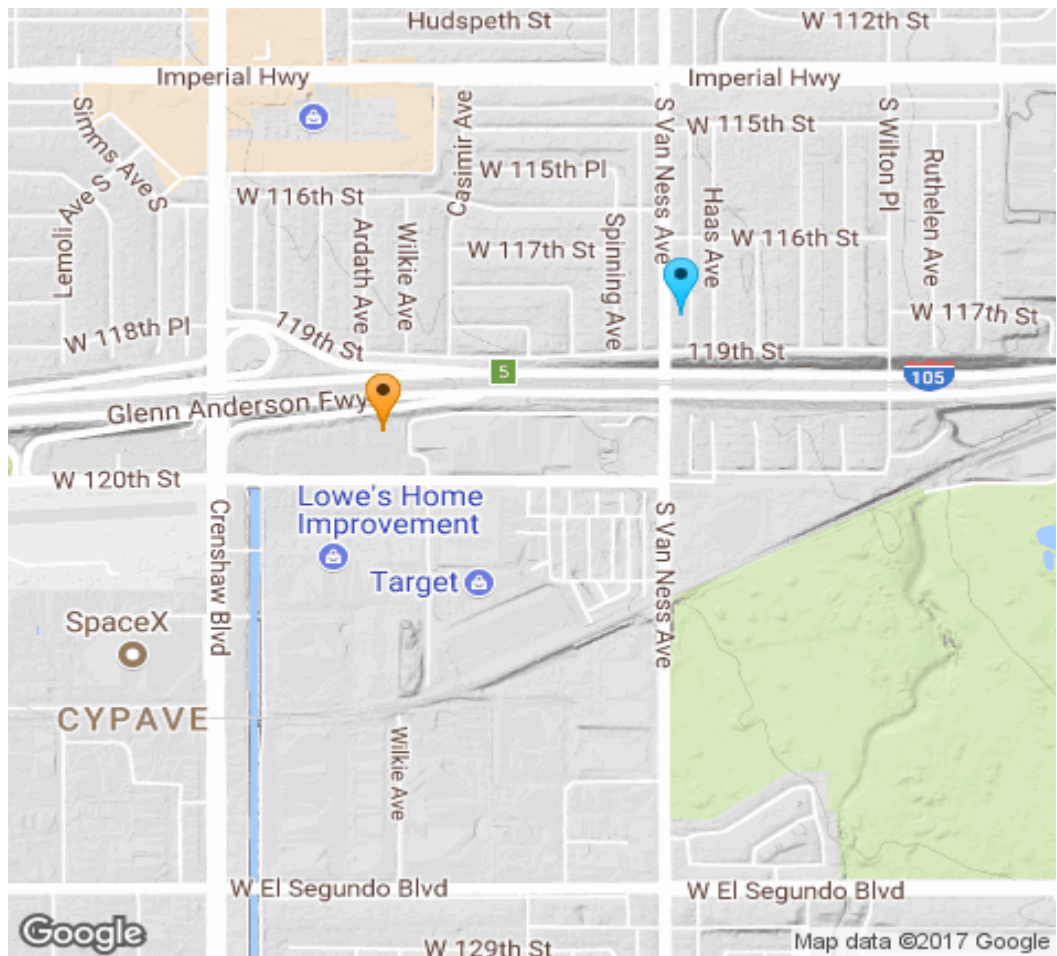

HOLLY PARK NEIGHBORHOOD CRIME STATISTICS

October 2017

Holly Park Neighborhood Reporting Districts (508, 524) and Other Districts in Hawthorne

	508	524	OTHER RD'S	Total
RAPE	0	0	3	3
ROBBERY	0	0	19	19
ASSAULT	3	0	32	35
DOMESTIC ASSAULT	1	0	27	28
BURGLARY - RESIDENTIAL	0	1	17	18
BURGLARY - COMMERCIAL	1	0	14	15
BURGLARY - OTHER	0	0	2	2
BURGLARY - VEHICLE	3	0	45	48
AUTO THEFT	0	0	28	28
THEFT	2	0	37	39
Others	0	0	5	5
Total	10	1	229	240

LOCAL INCIDENT MAP - HOLLY PARK NEIGHBORHOOD

BURGLARY - RESIDENTIAL

H524 117XX S VAN NESS AV Thu 10/12/17 23:41

BURGLARY - COMMERICAL

H508 28XX W 120TH ST Fri 10/20/17 21:00

BURGLARY - FROM VEHICLE

H508 28XX W 120TH ST Wed 10/18/17 11:30

H508 28XX W 120TH ST Fri 10/6/17 13:30

H508 28XX W 120TH ST Fri 10/6/17 13:30

PART 1 CRIME LOCATIONS - Holly Park Neighborhood

10/6/17 to 10/31/17

H508

ASSAULT

17-13294	242PC	25XX W 115TH PL	10/27/17
17-13069	240/242PC	W 120TH ST/S WILKIE WY	10/23/17
17-12782	242PC	28XX W 120TH ST	10/16/17