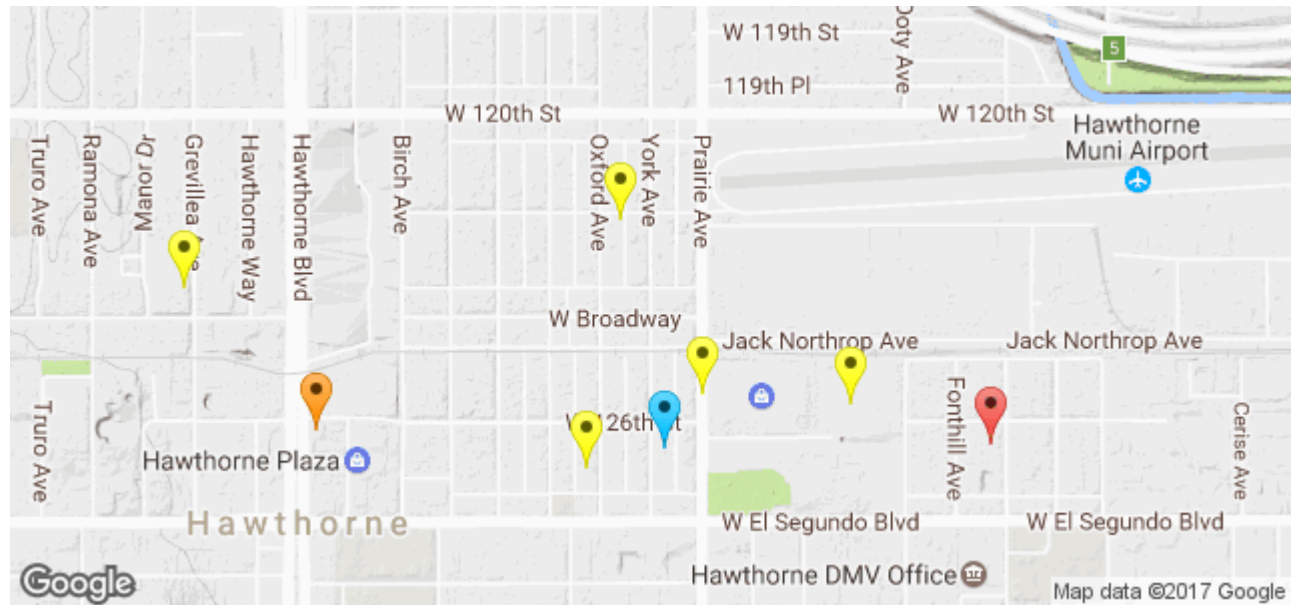

NORTH HAWTHORNE NEIGHBORHOOD CRIME STATISTICS

North of El Segundo Bl, South of 120th St, Inglewood Ave to Crenshaw Bl.

April 2017

North Hawthorne Neighborhood Reporting Districts (502,504,505,507,525,526,530,531) and Other Districts.
See map on next page to locate your reporting district.

The grand totals listed in the far right column are the totals of all crimes reported in the City of Hawthorne during this period.

HAWTHORNE REPORTING DISTRICTS

LOCAL INCIDENT MAP - NORTH HAWTHORNE NEIGHBORHOODS - North of 120th Street, Inglewood Avenue to Crenshaw

ROBBERY

H503	127XX S FREEMAN AV	Mon 4/24/17	13:30
H501	126XX S HAWTHORNE BLVD	Wed 4/19/17	20:00
H501	44XX BLOCK IMPERIAL HWY	Sat 4/15/17	15:40
H523	S BIRCH AV/UP RR	Wed 4/5/17	16:00

LOCAL INCIDENT MAP - NORTH HAWTHORNE NEIGHBORHOODS - North of 120th Street, Inglewood Avenue to Crenshaw

AUTO THEFT

H501 47XX W BROADWAY

Fri 4/7/17

08:30

'PART 1' CRIME LOCATIONS - North Hawthorne Neighborhoods

4/2/17 to 4/30/17

H501

ASSAULT