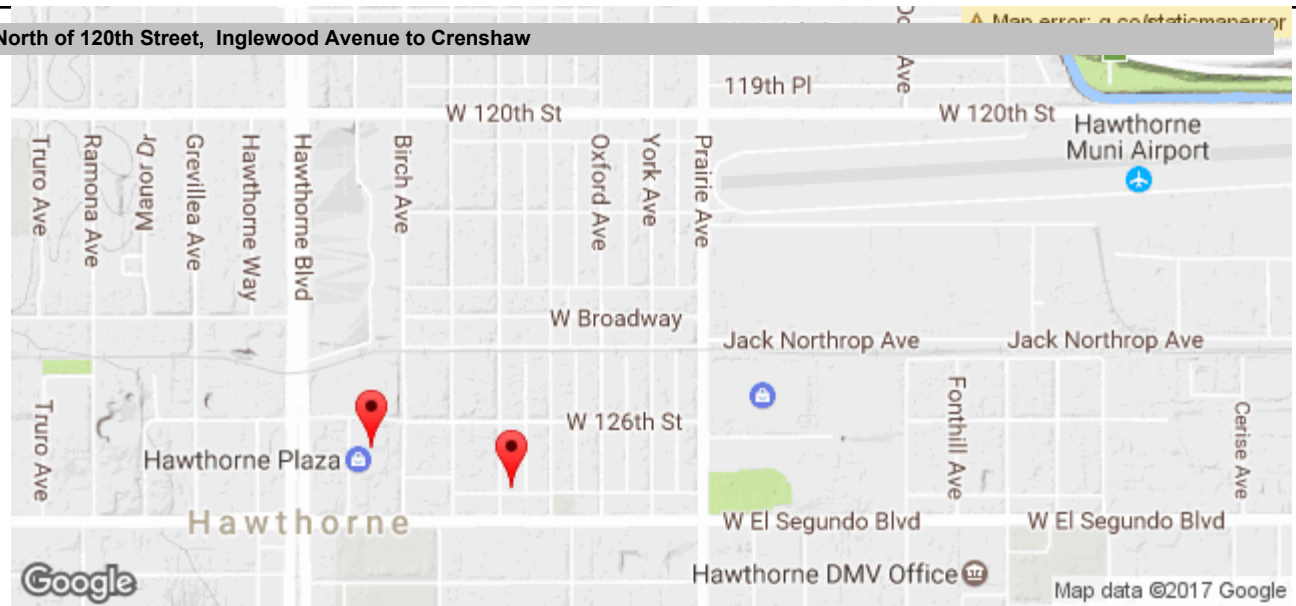

NORTH HAWTHORNE NEIGHBORHOOD CRIME STATISTICS

North of El Segundo Bl, South of 120th St, Inglewood Ave to Crenshaw Bl.

April 2017

North Hawthorne Neighborhood Reporting Districts (502,504,505,507,525,526,530,531) and Other Districts.
See map on next page to locate your reporting district.

The grand totals listed in the far right column are the totals of all crimes reported in the City of Hawthorne during this period.

HAWTHORNE REPORTING DISTRICTS

LOCAL INCIDENT MAP - NORTH HAWTHORNE NEIGHBORHOODS - North of 120th Street, Inglewood Avenue to Crenshaw

ROBBERY

H503	127XX S FREEMAN AV	Mon 4/24/17	13:30
H501	126XX S HAWTHORNE BLVD	Wed 4/19/17	20:00
H501	44XX BLOCK IMPERIAL HWY	Sat 4/15/17	15:40
H523	S BIRCH AV/UP RR	Wed 4/5/17	16:00

LOCAL INCIDENT MAP - NORTH HAWTHORNE NEIGHBORHOODS - North of 120th Street, Inglewood Avenue to Crenshaw

AUTO THEFT

H501 47XX W BROADWAY

Fri 4/7/17

08:30

'PART 1' CRIME LOCATIONS - North Hawthorne Neighborhoods

4/2/17 to 4/30/17

H501

ASSAULT