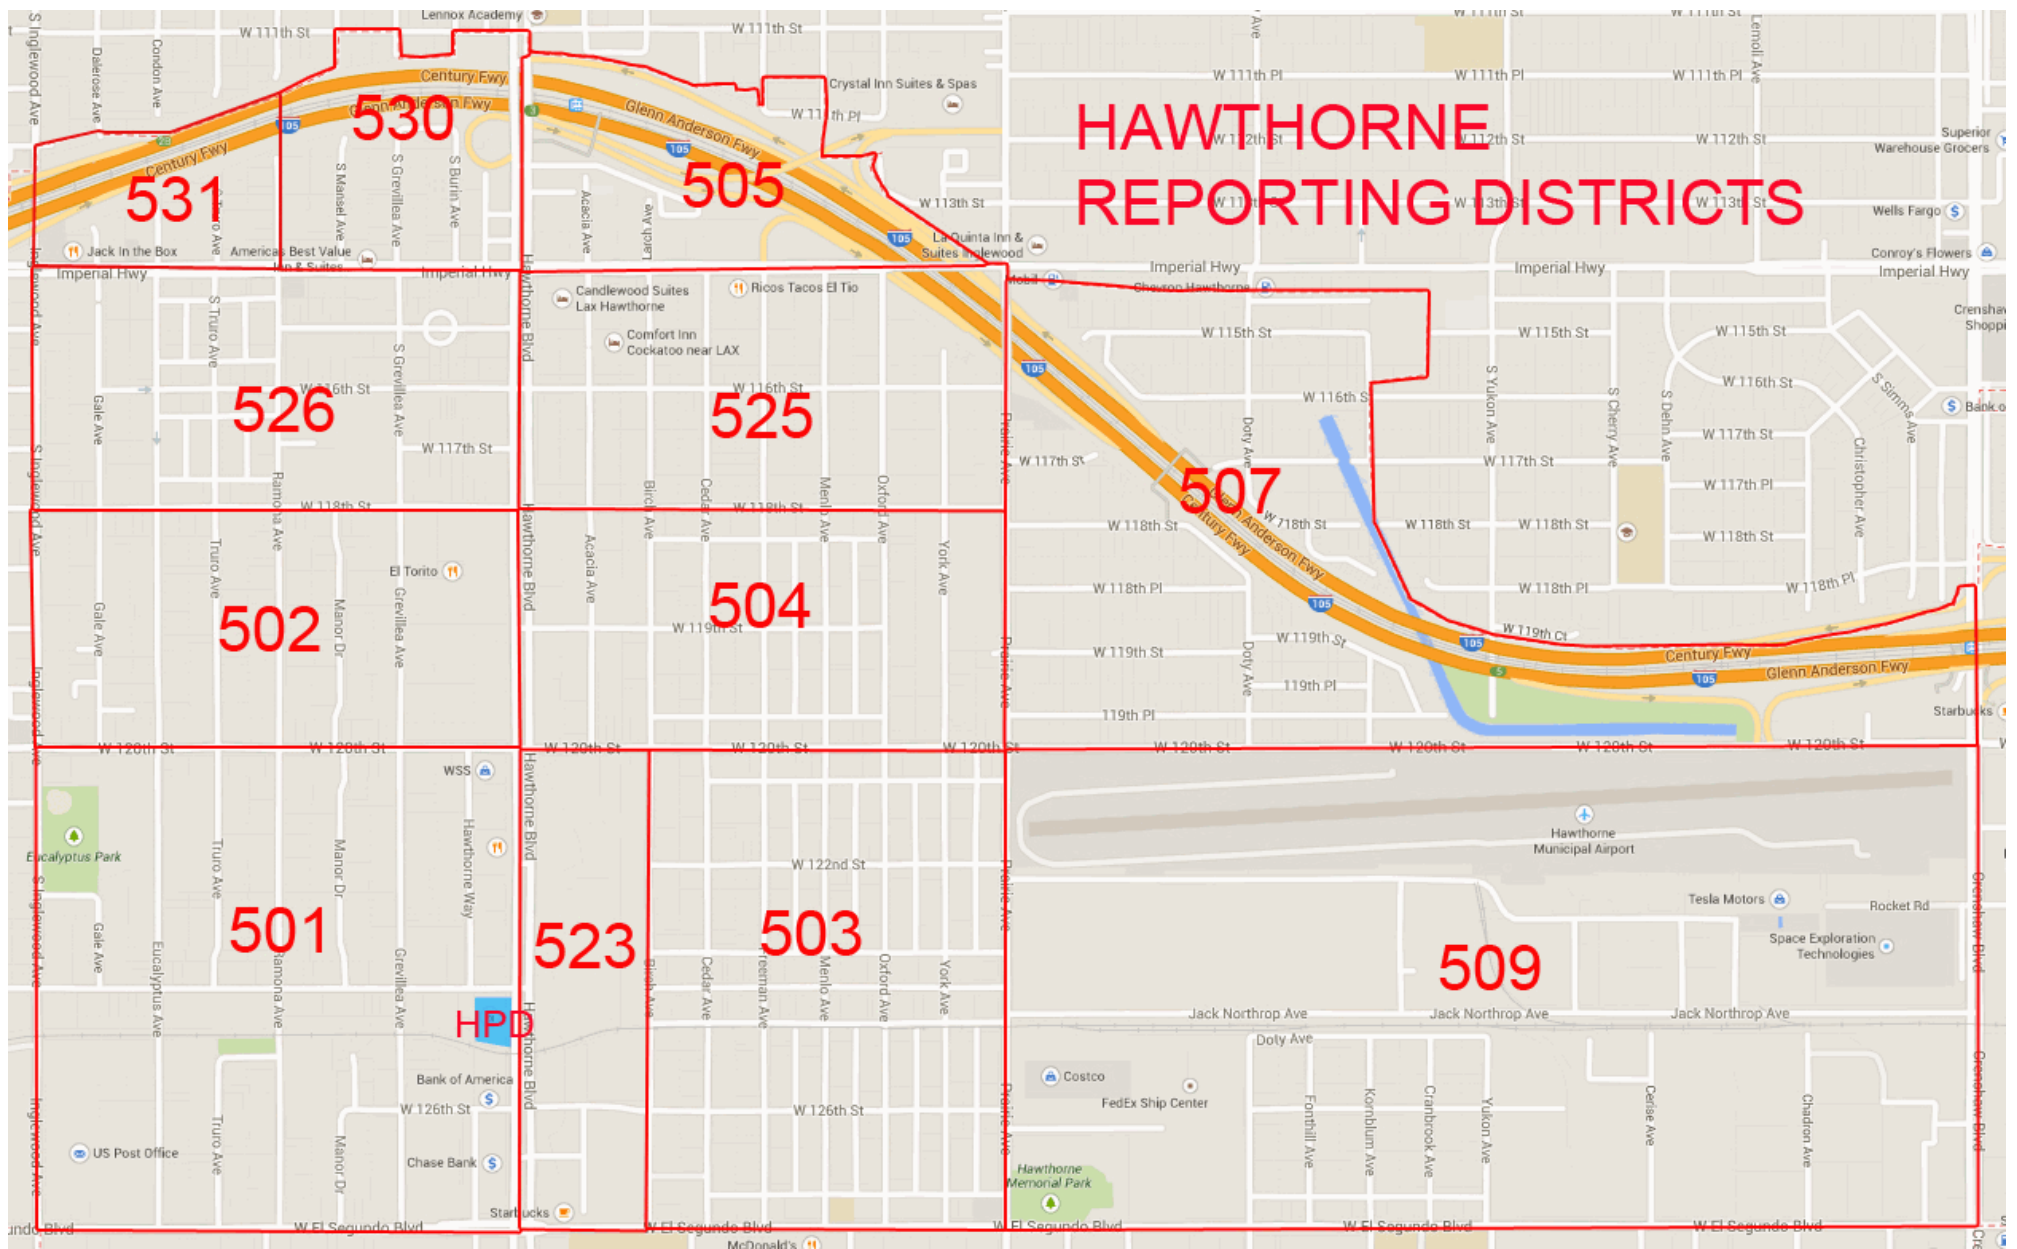

NORTH HAWTHORNE NEIGHBORHOOD CRIME STATISTICS

North of El Segundo Bl, South of 120th St, Inglewood Ave to Crenshaw Bl.

April 2017

North Hawthorne Neighborhood Reporting Districts (502,504,505,507,525,526,530,531) and Other Districts.
See map on next page to locate your reporting district.

HPD* = Crimes reported at the Hawthorne Police Department and are not included in RD 501. These are generally crimes in other reporting districts or jurisdictions.

OTHER RD's** = Reported crimes in other reporting districts apart from the North Hawthorne Neighborhoods.

The grand totals listed in the far right column are the totals of all crimes reported in the City of Hawthorne during this period.

HAWTHORNE REPORTING DISTRICTS

LOCAL INCIDENT MAP - NORTH HAWTHORNE NEIGHBORHOODS - North of 120th Street, Inglewood Avenue to Crenshaw

ROBBERY

H503	127XX S FREEMAN AV	Mon 4/24/17	13:30
H501	126XX S HAWTHORNE BLVD	Wed 4/19/17	20:00
H501	44XX BLOCK IMPERIAL HWY	Sat 4/15/17	15:40
H523	S BIRCH AV/UP RR	Wed 4/5/17	16:00

LOCAL INCIDENT MAP - NORTH HAWTHORNE NEIGHBORHOODS - North of 120th Street, Inglewood Avenue to Crenshaw