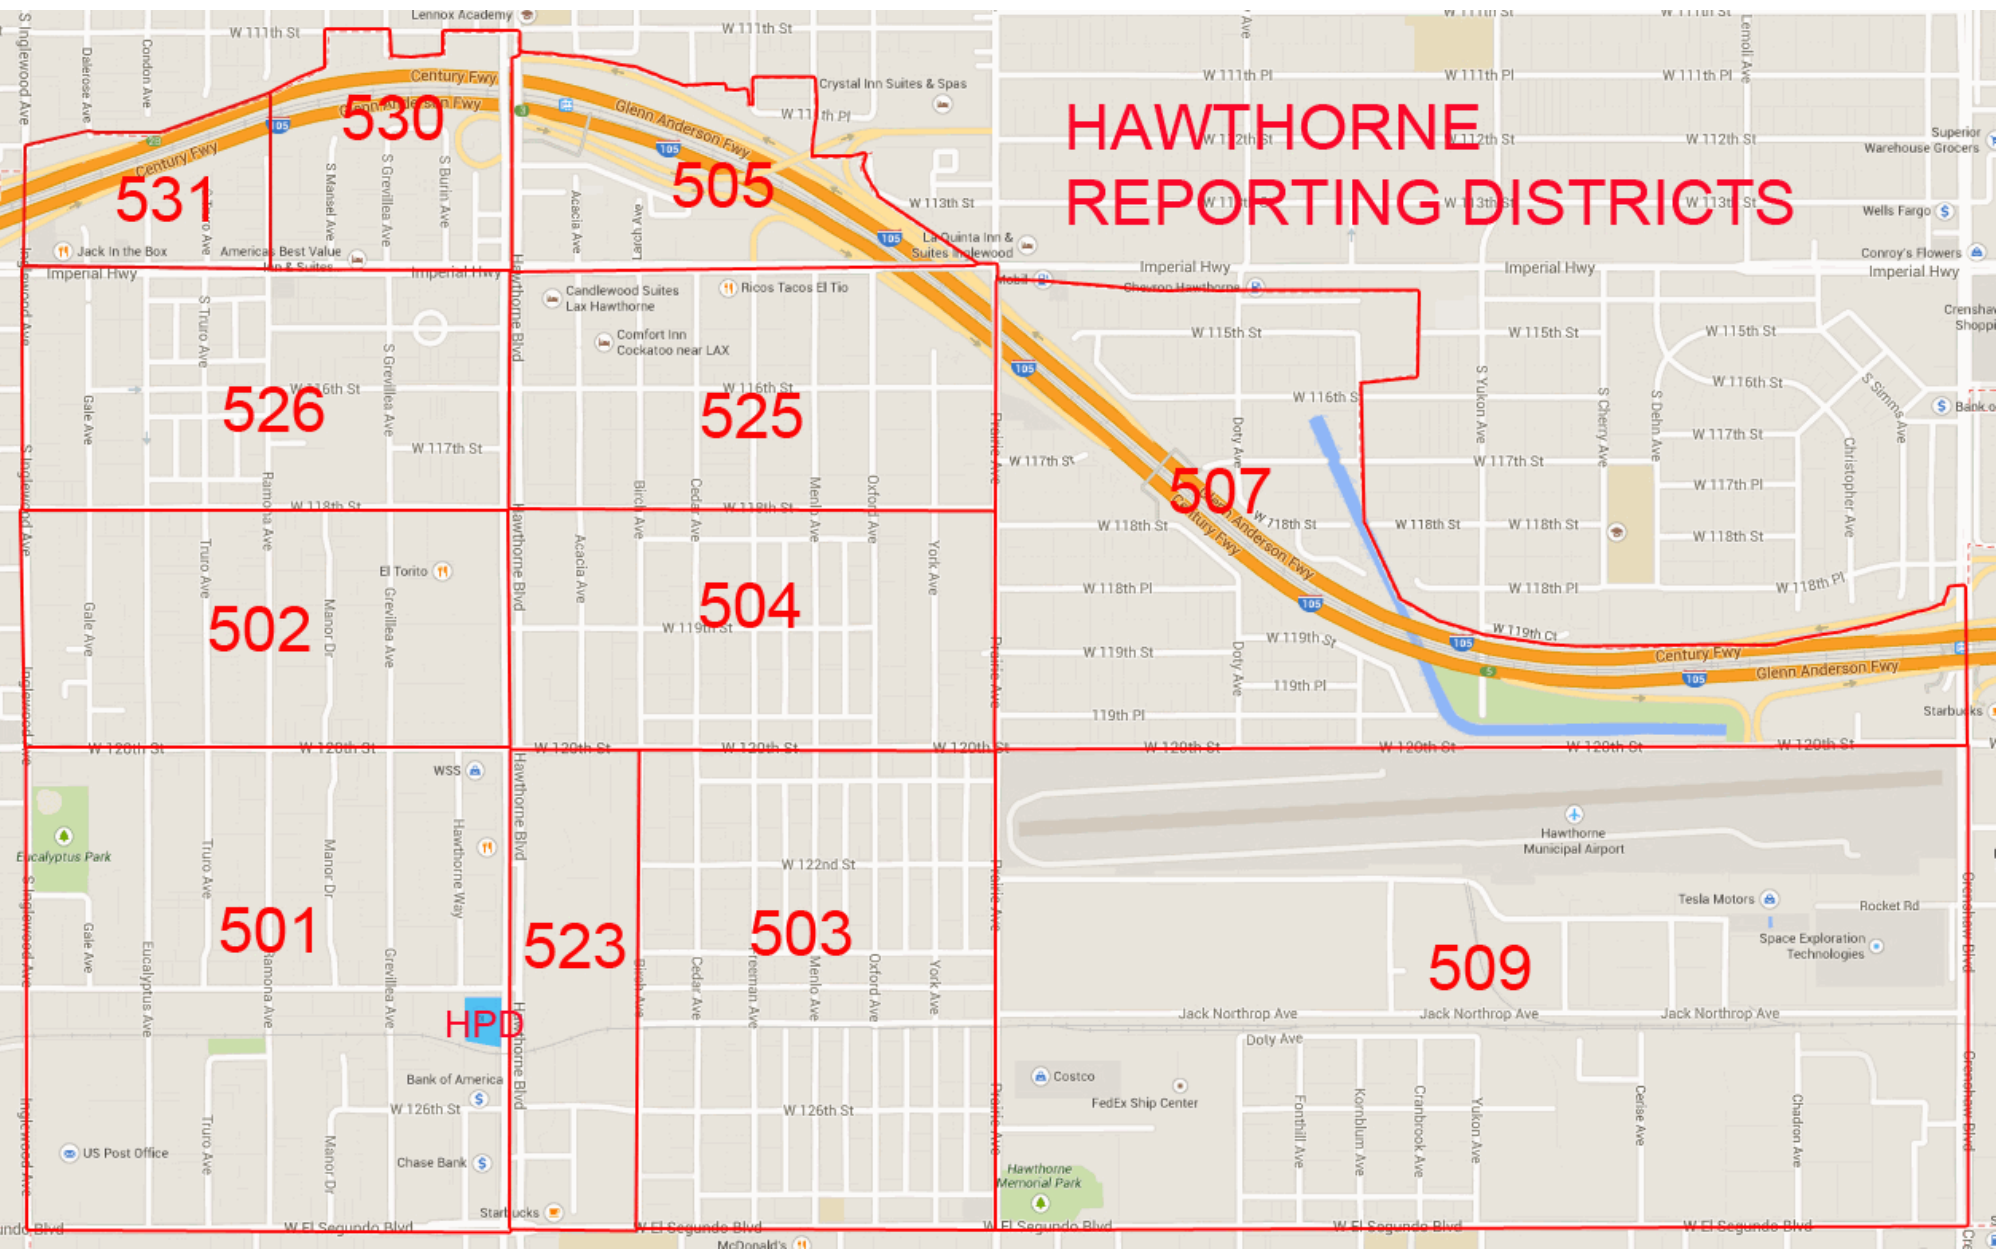

NORTH HAWTHORNE NEIGHBORHOOD CRIME STATISTICS

North of El Segundo Bl, South of 120th St, Inglewood Ave to Crenshaw Bl.

May 2017

North Hawthorne Neighborhood Reporting Districts (502,504,505,507,525,526,530,531) and Other Districts.
See map on next page to locate your reporting district.

HPD* = Crimes reported at the Hawthorne Police Department and are not included in RD 501. These are generally crimes in other reporting districts or jurisdictions.

OTHER RD's** = Reported crimes in other reporting districts apart from the North Hawthorne Neighborhoods.

The grand totals listed in the far right column are the totals of all crimes reported in the City of Hawthorne during this period.

HAWTHORNE REPORTING DISTRICTS

LOCAL INCIDENT MAP - NORTH HAWTHORNE NEIGHBORHOODS - North of 120th Street, Inglewood Avenue to Crenshaw

ROBBERY

H509	31XX W EL SEGUNDO BL	Wed 5/31/17	14:44
H509	XX ROCKET RD	Sat 5/27/17	01:56
H501	EL SEGUNDO BL AND HAWTHORNE	Sat 5/6/17	19:00
H501	125XX S HAWTHORNE BL	Mon 5/1/17	09:00

LOCAL INCIDENT MAP - NORTH HAWTHORNE NEIGHBORHOODS - North of 120th Street, Inglewood Avenue to Crenshaw