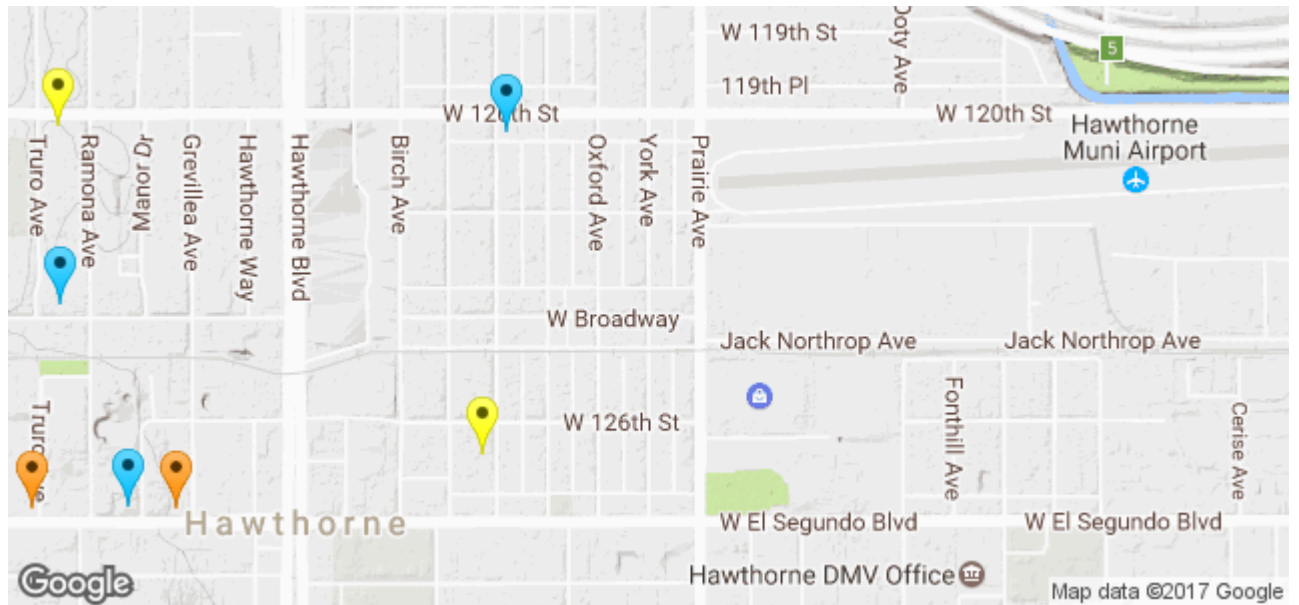

NORTH HAWTHORNE NEIGHBORHOOD CRIME STATISTICS

North of El Segundo Bl, South of 120th St, Inglewood Ave to Crenshaw Bl.

May 2017

North Hawthorne Neighborhood Reporting Districts (502,504,505,507,525,526,530,531) and Other Districts.
See map on next page to locate your reporting district.

The grand totals listed in the far right column are the totals of all crimes reported in the City of Hawthorne during this period.

HAWTHORNE REPORTING DISTRICTS

LOCAL INCIDENT MAP - NORTH HAWTHORNE NEIGHBORHOODS - North of 120th Street, Inglewood Avenue to Crenshaw

ROBBERY

H509	31XX W EL SEGUNDO BL	Wed 5/31/17	14:44
H509	XX ROCKET RD	Sat 5/27/17	01:56
H501	EL SEGUNDO BL AND HAWTHORNE	Sat 5/6/17	19:00
H501	125XX S HAWTHORNE BL	Mon 5/1/17	09:00

LOCAL INCIDENT MAP - NORTH HAWTHORNE NEIGHBORHOODS - North of 120th Street, Inglewood Avenue to Crenshaw

BURGLARY - FROM VEHICLE

H503	126XX S FREEMAN AV	Tue 5/9/17	01:00
H501	46XX W 120TH ST	Mon 5/8/17	15:00

LOCAL INCIDENT MAP - NORTH HAWTHORNE NEIGHBORHOODS - North of 120th St, Inglewood Avenue to Crenshaw