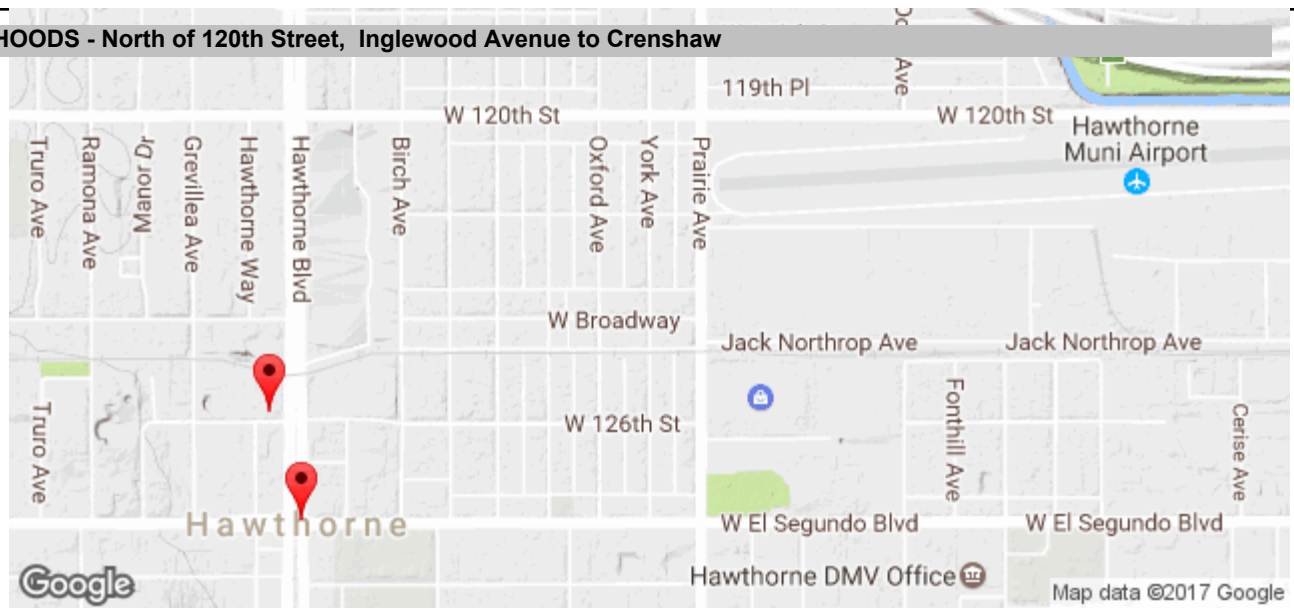

NORTH HAWTHORNE NEIGHBORHOOD CRIME STATISTICS

North of El Segundo Bl, South of 120th St, Inglewood Ave to Crenshaw Bl.

May 2017

North Hawthorne Neighborhood Reporting Districts (502,504,505,507,525,526,530,531) and Other Districts.
See map on next page to locate your reporting district.

The grand totals listed in the far right column are the totals of all crimes reported in the City of Hawthorne during this period.

HAWTHORNE REPORTING DISTRICTS

LOCAL INCIDENT MAP - NORTH HAWTHORNE NEIGHBORHOODS - North of 120th Street, Inglewood Avenue to Crenshaw

ROBBERY

H509	31XX W EL SEGUNDO BL	Wed 5/31/17	14:44
H509	XX ROCKET RD	Sat 5/27/17	01:56
H501	EL SEGUNDO BL AND HAWTHORNE	Sat 5/6/17	19:00
H501	125XX S HAWTHORNE BL	Mon 5/1/17	09:00

LOCAL INCIDENT MAP - NORTH HAWTHORNE NEIGHBORHOODS - North of 120th Street, Inglewood Avenue to Crenshaw

BURGLARY - FROM VEHICLE

H503	126XX S FREEMAN AV	Tue 5/9/17	01:00
H501	46XX W 120TH ST	Mon 5/8/17	15:00

LOCAL INCIDENT MAP - NORTH HAWTHORNE NEIGHBORHOODS - North of 120th St, Inglewood Avenue to Crenshaw