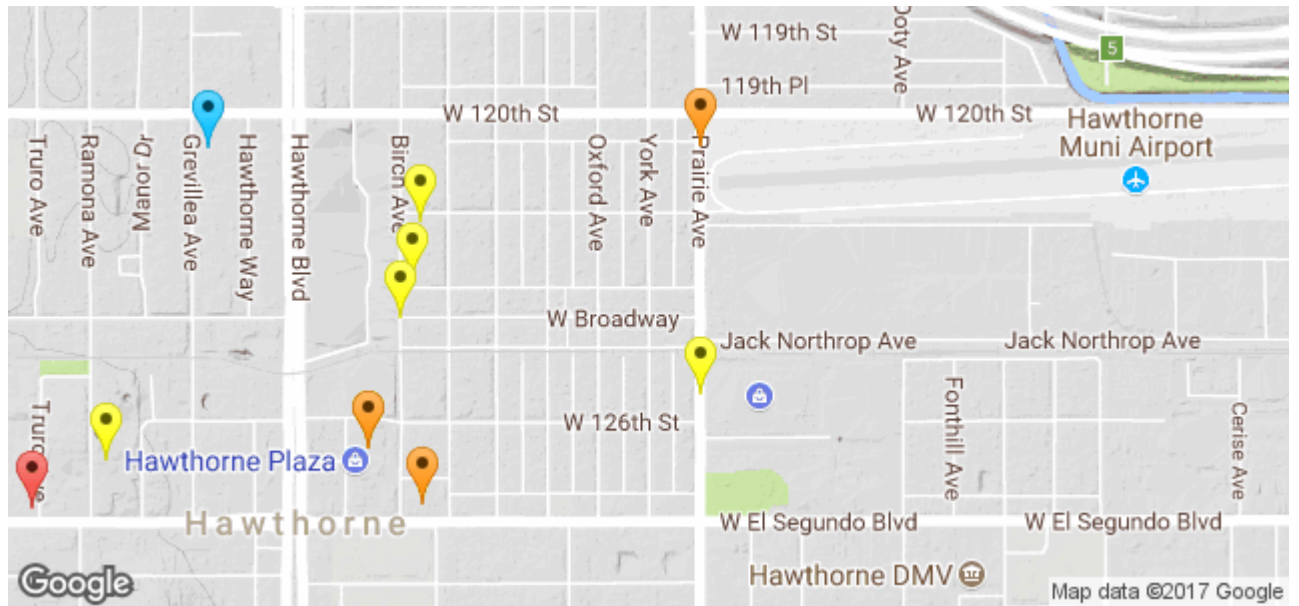

NORTH HAWTHORNE NEIGHBORHOOD CRIME STATISTICS

North of El Segundo Bl, South of 120th St, Inglewood Ave to Crenshaw Bl.

July 2017

North Hawthorne Neighborhood Reporting Districts (502,504,505,507,525,526,530,531) and Other Districts.
See map on next page to locate your reporting district.

The grand totals listed in the far right column are the totals of all crimes reported in the City of Hawthorne during this period.

HAWTHORNE REPORTING DISTRICTS

LOCAL INCIDENT MAP - NORTH HAWTHORNE NEIGHBORHOODS - North of 120th Street, Inglewood Avenue to Crenshaw

ROBBERY

H523	126XX S HAWTHORNE BL	Mon 7/31/17	14:35
H509	W 126TH ST/S PRAIRIE AV	Thu 7/6/17	19:15

LOCAL INCIDENT MAP - NORTH HAWTHORNE NEIGHBORHOODS - North of 120th Street, Inglewood Avenue to Crenshaw

H501	46XX W EL SEGUNDO BL	Tue 7/18/17	15:52
------	----------------------	-------------	-------

LOCAL INCIDENT MAP - NORTH HAWTHORNE NEIGHBORHOODS - North of 120th St, Inglewood Avenue to Crenshaw

AUTO THEFT