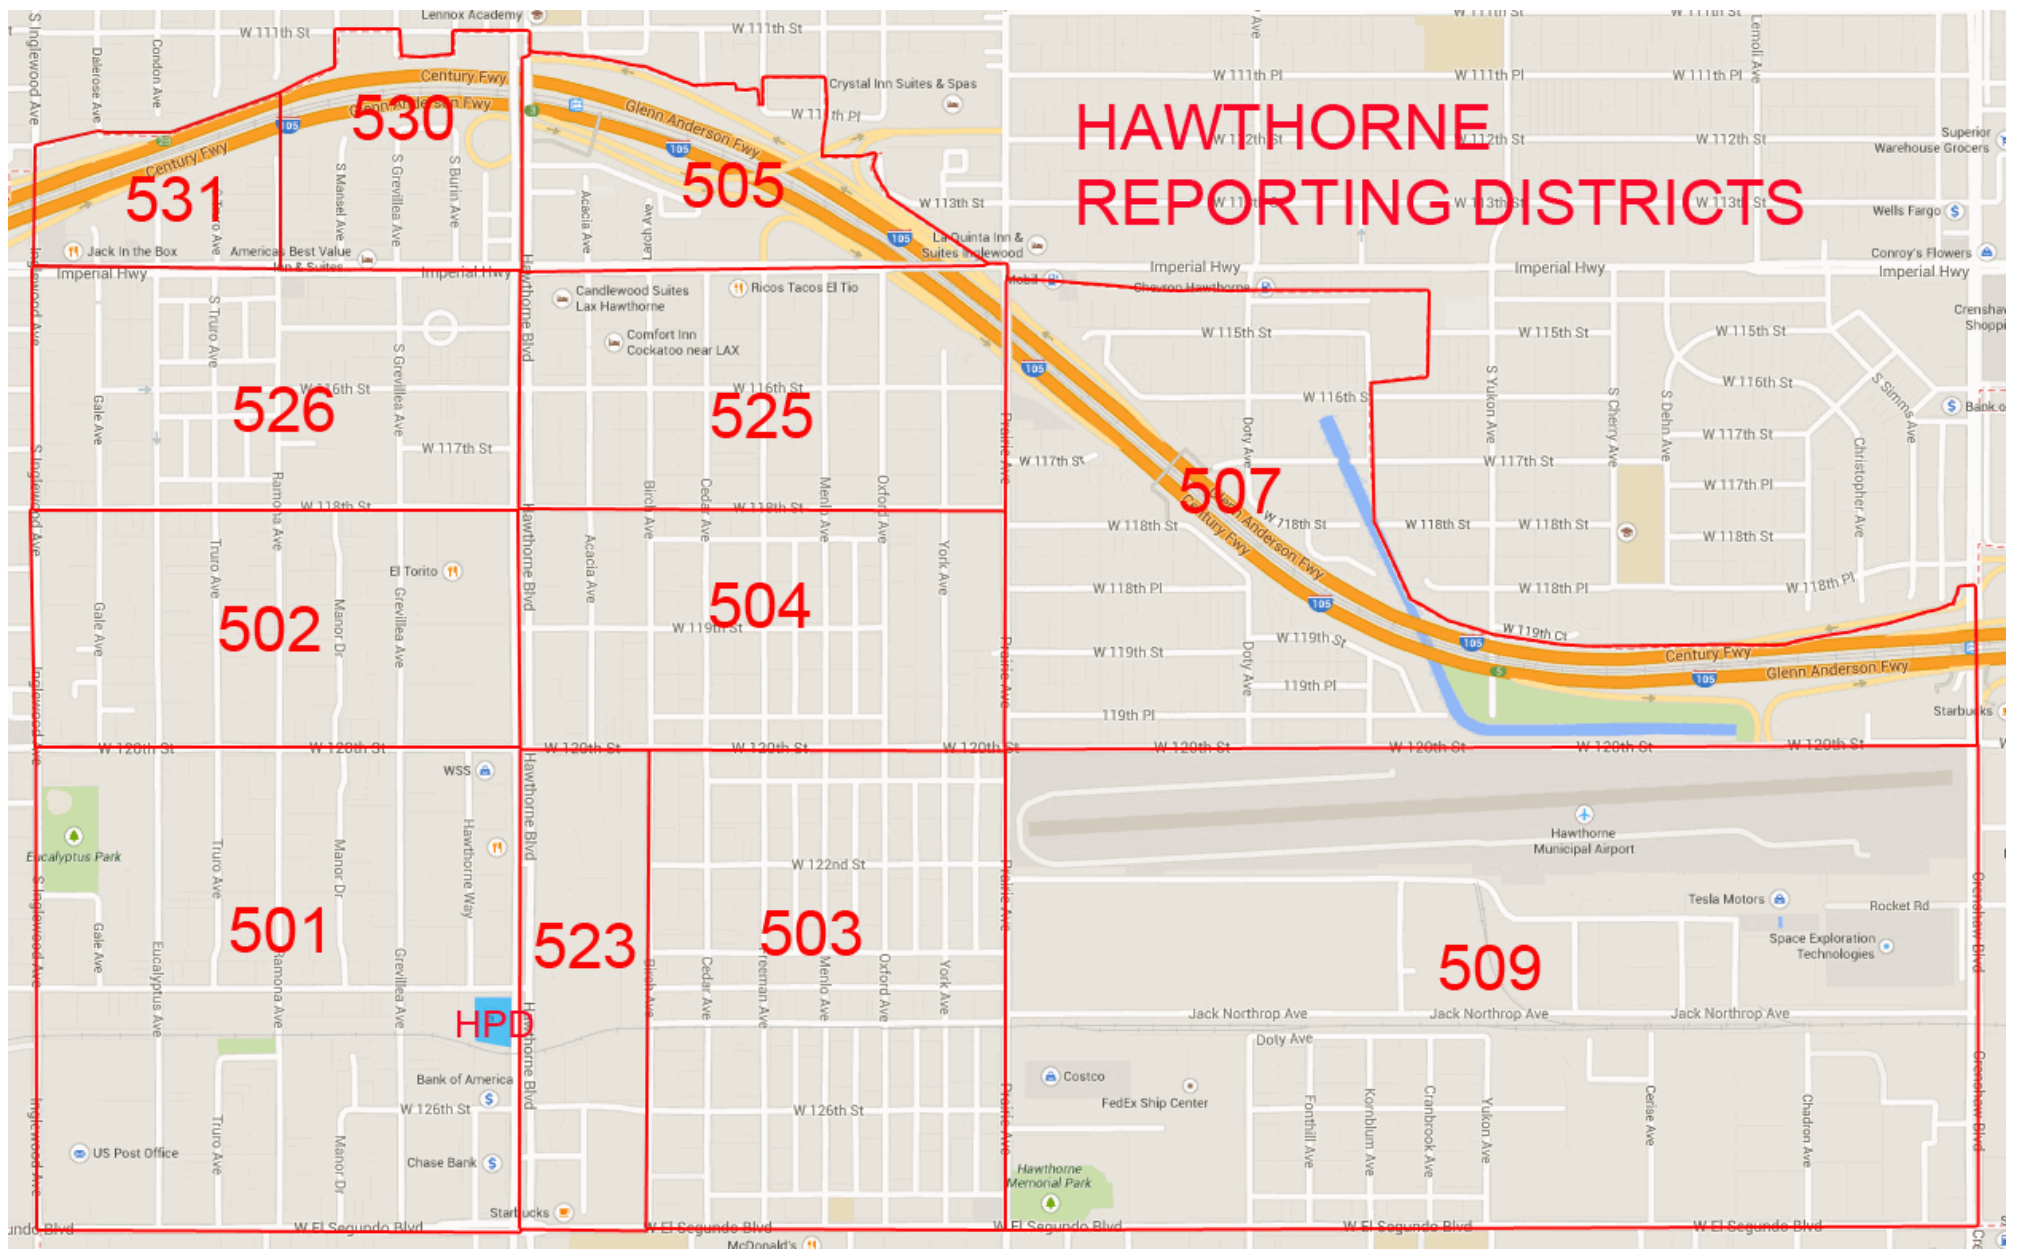

NORTH HAWTHORNE NEIGHBORHOOD CRIME STATISTICS

North of El Segundo Bl, South of 120th St, Inglewood Ave to Crenshaw Bl.

July 2017

North Hawthorne Neighborhood Reporting Districts (502,504,505,507,525,526,530,531) and Other Districts.
See map on next page to locate your reporting district.

HPD* = Crimes reported at the Hawthorne Police Department and are not included in RD 501. These are generally crimes in other reporting districts or jurisdictions.

OTHER RD's** = Reported crimes in other reporting districts apart from the North Hawthorne Neighborhoods.

The grand totals listed in the far right column are the totals of all crimes reported in the City of Hawthorne during this period.

HAWTHORNE REPORTING DISTRICTS

LOCAL INCIDENT MAP - NORTH HAWTHORNE NEIGHBORHOODS - North of 120th Street, Inglewood Avenue to Crenshaw

ROBBERY

H523	126XX S HAWTHORNE BL	Mon 7/31/17	14:35
H509	W 126TH ST/S PRAIRIE AV	Thu 7/6/17	19:15

LOCAL INCIDENT MAP - NORTH HAWTHORNE NEIGHBORHOODS - North of 120th Street, Inglewood Avenue to Crenshaw