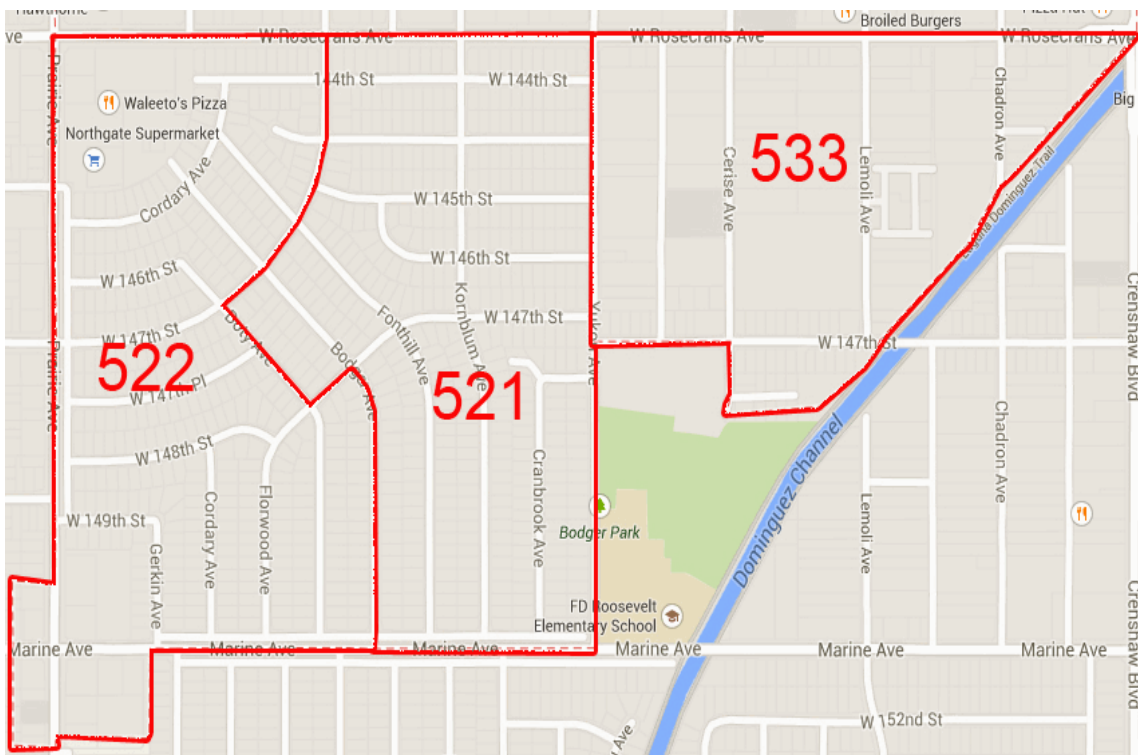

BODGER PARK NEIGHBORHOOD CRIME STATISTICS

April 2017

Bodger Park Neighborhood Reporting Districts (521, 522, 533) and Other Districts in Hawthorne

	522	533	OTHER RD'S	Total
HOMICIDE	0	0	1	1
RAPE	0	0	1	1
ROBBERY	1	1	22	24
ASSAULT	0	1	37	38
DOMESTIC ASSAULT	1	0	20	21
BURGLARY - RESIDENTIAL	1	1	24	26
BURGLARY - COMMERCIAL	0	0	13	13
BURGLARY - OTHER	0	0	6	6
BURGLARY - VEHICLE	1	3	53	57
AUTO THEFT	0	0	35	35
THEFT	0	0	48	48
Others	0	0	5	5
Total	4	6	265	275

LOCAL INCIDENT MAP - BODGER PARK NEIGHBORHOOD

ROBBERY

H522	38XX W ROSECRANS AV	Sun 4/9/17	19:00
H533	3100-BLK W ROSECRANS AV	Sat 4/8/17	20:45

BURGLARY - RESIDENTIAL

H533	145XX S CERISE AV	Thu 4/20/17	04:40
H522	146XX S BODGER AV	Fri 4/7/17	08:30

BURGLARY - FROM VEHICLE

H522	39XX W 147TH PL	Wed 4/26/17	22:00
H533	144XX S LEMOLI AV	Mon 4/17/17	18:00
H533	145XX S CERISE AV	Sun 4/9/17	20:00
H533	35XX W 147TH ST	Wed 4/5/17	00:30

PART 1 CRIME LOCATIONS - Bodger Park Neighborhood

DOMESTIC ASSAULT

17-04854	273.5PC	39XX W ROSECRANS AV	4/22/17
----------	---------	---------------------	---------

ROBBERY

17-04261	211PC	38XX W ROSECRANS AV	4/9/17
----------	-------	---------------------	--------